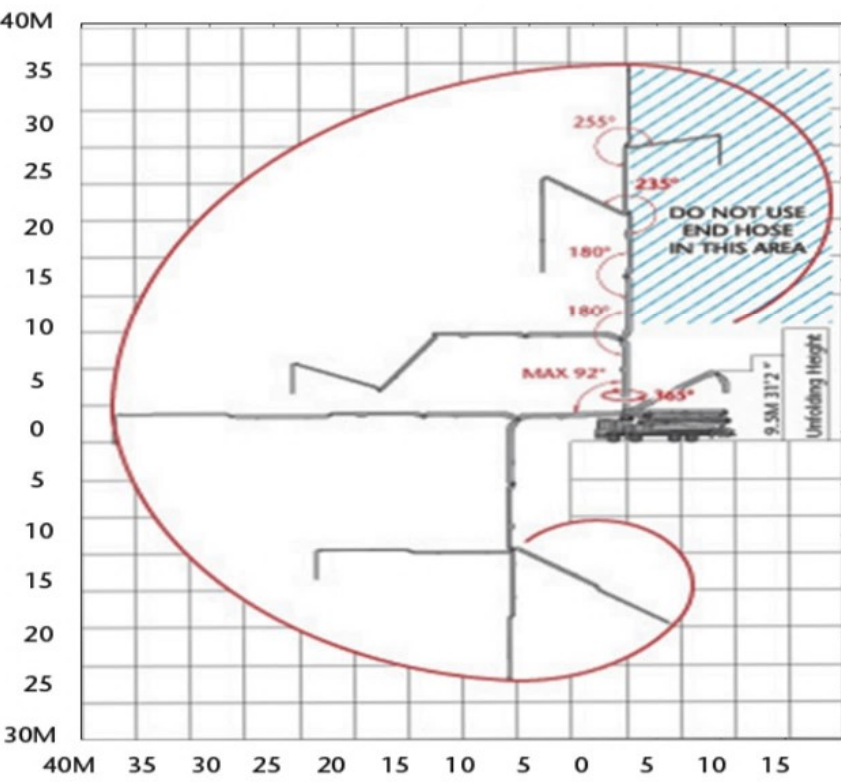

# ALLIANCE JXRZ 50-5.16

## PUMP AND BOOM SPECIFICATIONS

VERTICAL REACH	49.5M (162'4")	<u>X - STYLE</u>	
HORIZONTAL REACH	45.5M (149'3")	FRONT SPREAD	9.44M (31')
UNFOLDING HEIGHT	9.5M (31'2")	REAR SPREAD	10.6M (34'8")
1ST SECTION LENGTH	9.9M (32'5")	<u>OUTPUT</u>	
2ND SECTION LENGTH	8.8M (28'9")	ROD SIDE	164 M <sup>3</sup> /h (215 YD <sup>3</sup> /h)
3RD SECTION LENGTH	8.6M (28'2")	PISTON SIDE	102 M <sup>3</sup> /h (133 YD <sup>3</sup> /h)
4TH SECTION LENGTH	9.3M (30'5")		
5TH SECTION LENGTH	8.9M (29'2")		