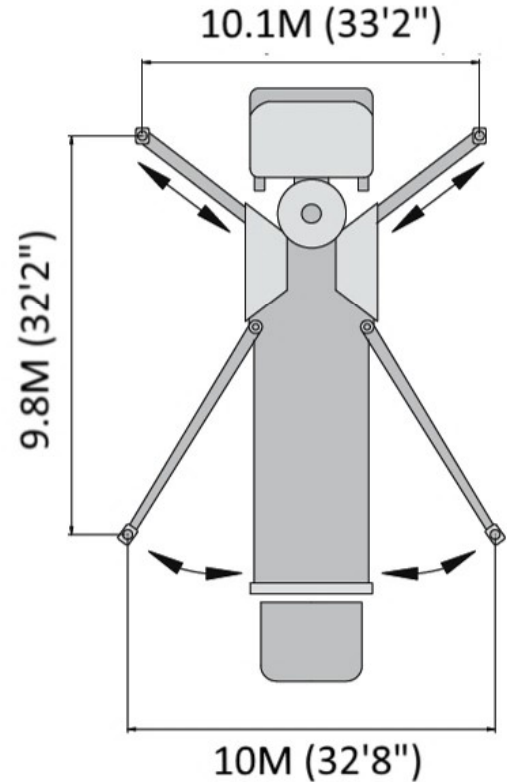

## PUMP AND BOOM SPECIFICATIONS

VERTICAL REACH	49.5M (162'4")	<u>X - STYLE</u>	
HORIZONTAL REACH	45.5M (149'3")	FRONT SPREAD	9.44M (31')
UNFOLDING HEIGHT	9.5M (31'2")	REAR SPREAD	10.6M (34'8")
1ST SECTION LENGTH	9.9M (32'5")	<u>OUTPUT</u>	
2ND SECTION LENGTH	8.8M (28'9")	ROD SIDE	164 M <sup>3</sup> /h (215 YD <sup>3</sup> /h)
3RD SECTION LENGTH	8.6M (28'2")	PISTON SIDE	102 M <sup>3</sup> /h (133 YD <sup>3</sup> /h)
4TH SECTION LENGTH	9.3M (30'5")		
5TH SECTION LENGTH	8.9M (29'2")		