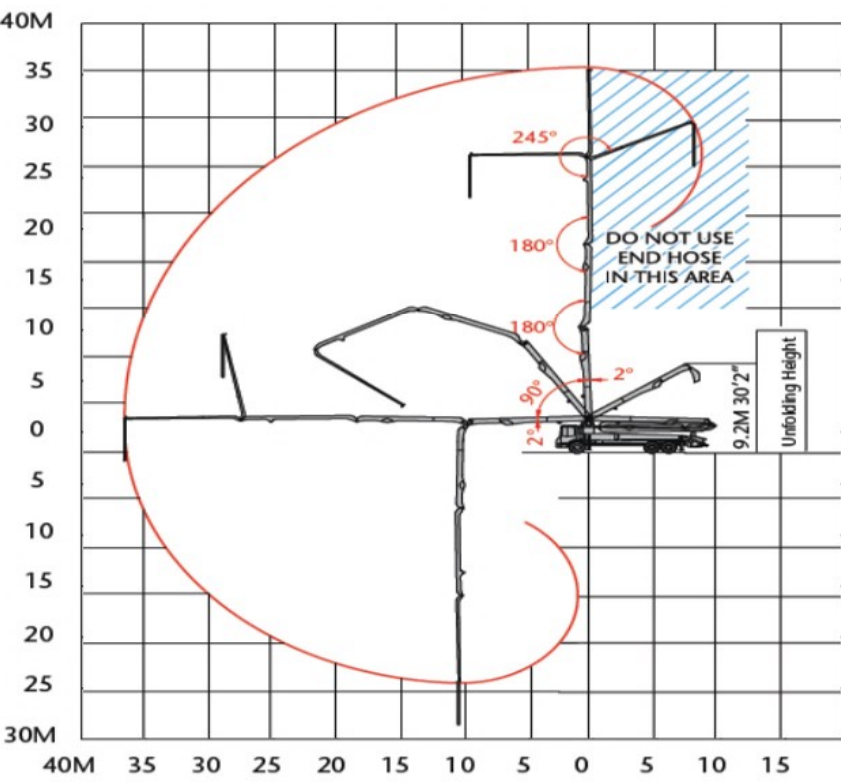

ALLIANCE JXR 40-4. 16

PUMP AND BOOM SPECIFICATIONS

VERTICAL REACH	40.2M (131'9")	<u>X - STYLE</u>	
HORIZONTAL REACH	36.2M (118'9")	FRONT SPREAD	7.6M (25')
UNFOLDING HEIGHT	9.2M (30'2")	REAR SPREAD	8.6M (28'3")
1ST SECTION LENGTH	9.4M (30'8")		
2ND SECTION LENGTH	8.6M (28'2")	<u>OUTPUT</u>	
3RD SECTION LENGTH	9.0M (29'6")	ROD SIDE	164 M ³ /h (215 YD ³ /h)
4TH SECTION LENGTH	9.2M (30'2")	PISTON SIDE	102 M ³ /h (133 YD ³ /h)
5TH SECTION LENGTH	N/A		