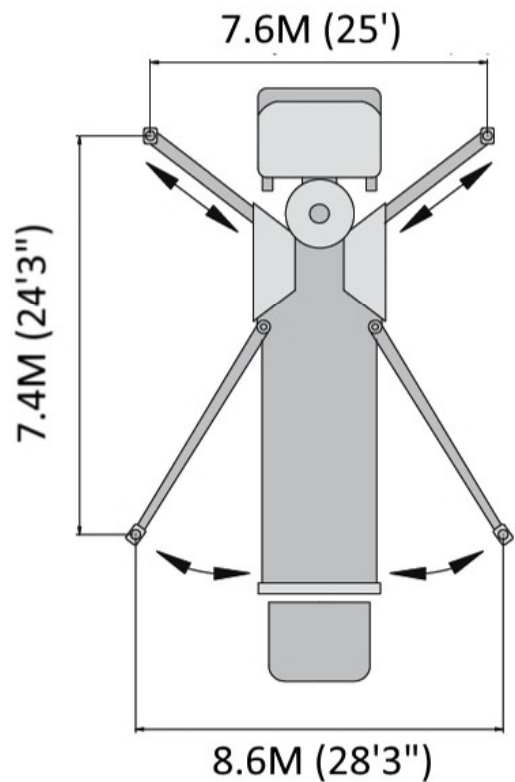

ALLIANCE JXR 40-4. 16

PUMP AND BOOM SPECIFICATIONS

VERTICAL REACH	40.2M (131'9")	<u>X - STYLE</u>	
HORIZONTAL REACH	36.2M (118'9")	FRONT SPREAD	7.6M (25')
UNFOLDING HEIGHT	9.2M (30'2")	REAR SPREAD	8.6M (28'3")
1ST SECTION LENGTH	9.4M (30'8")		
2ND SECTION LENGTH	8.6M (28'2")	<u>OUTPUT</u>	
3RD SECTION LENGTH	9.0M (29'6")	ROD SIDE	164 M ³ /h (215 YD ³ /h)
4TH SECTION LENGTH	9.2M (30'2")	PISTON SIDE	102 M ³ /h (133 YD ³ /h)
5TH SECTION LENGTH	N/A		