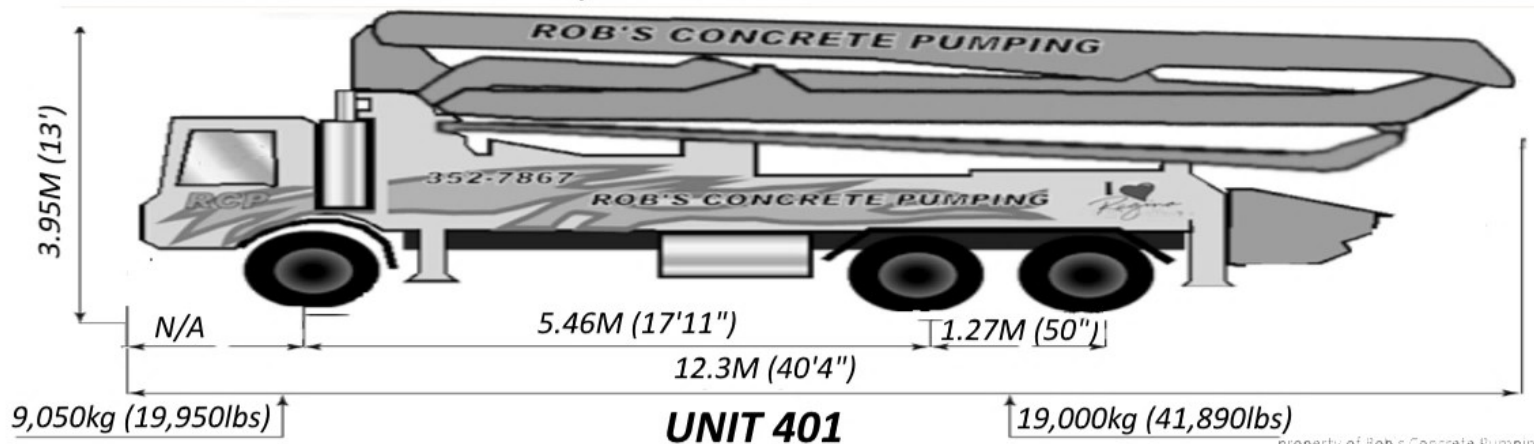

ALLIANCE JXR 40-4. 16

PUMP AND BOOM SPECIFICATIONS

VERTICAL REACH	40.2M (131'9")	<u>X - STYLE</u>	
HORIZONTAL REACH	36.2M (118'9")	FRONT SPREAD	7.6M (25')
UNFOLDING HEIGHT	9.2M (30'2")	REAR SPREAD	8.6M (28'3")
1ST SECTION LENGTH	9.4M (30'8")		
2ND SECTION LENGTH	8.6M (28'2")	<u>OUTPUT</u>	
3RD SECTION LENGTH	9.0M (29'6")	ROD SIDE	164 M ³ /h (215 YD ³ /h)
4TH SECTION LENGTH	9.2M (30'2")	PISTON SIDE	102 M ³ /h (133 YD ³ /h)
5TH SECTION LENGTH	N/A		