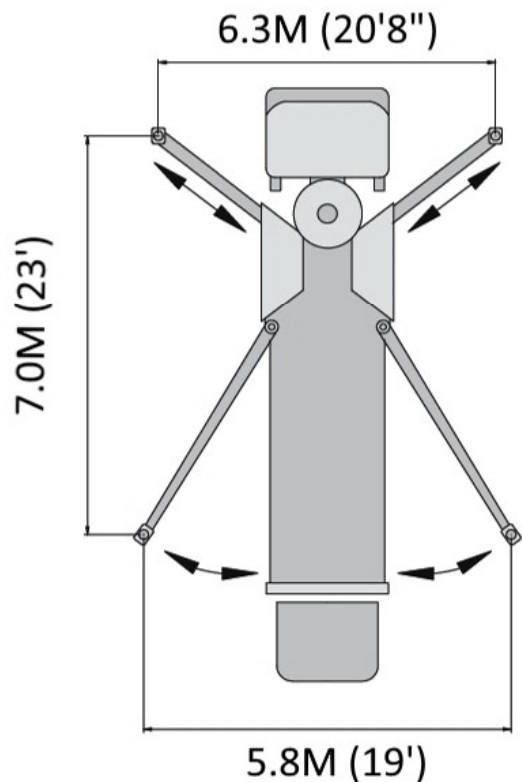

## PUMP AND BOOM SPECIFICATIONS

VERTICAL REACH	31.4M (103')	<u>X - STYLE</u>	
HORIZONTAL REACH	27.4M (89'10")	FRONT SPREAD	6.3M (20'8")
UNFOLDING HEIGHT	5.97M (19'7")	REAR SPREAD	5.8M (19')
1ST SECTION LENGTH	7.3M (23'11")		
2ND SECTION LENGTH	5.2M (17'1")	<u>OUTPUT</u>	
3RD SECTION LENGTH	5.0M (16'5")	ROD SIDE	164 M <sup>3</sup> /h (215 YD <sup>3</sup> /h)
4TH SECTION LENGTH	5.0M (16'5")	PISTON SIDE	102 M <sup>3</sup> /h (133 YD <sup>3</sup> /h)
5TH SECTION LENGTH	4.9M (16'1")		