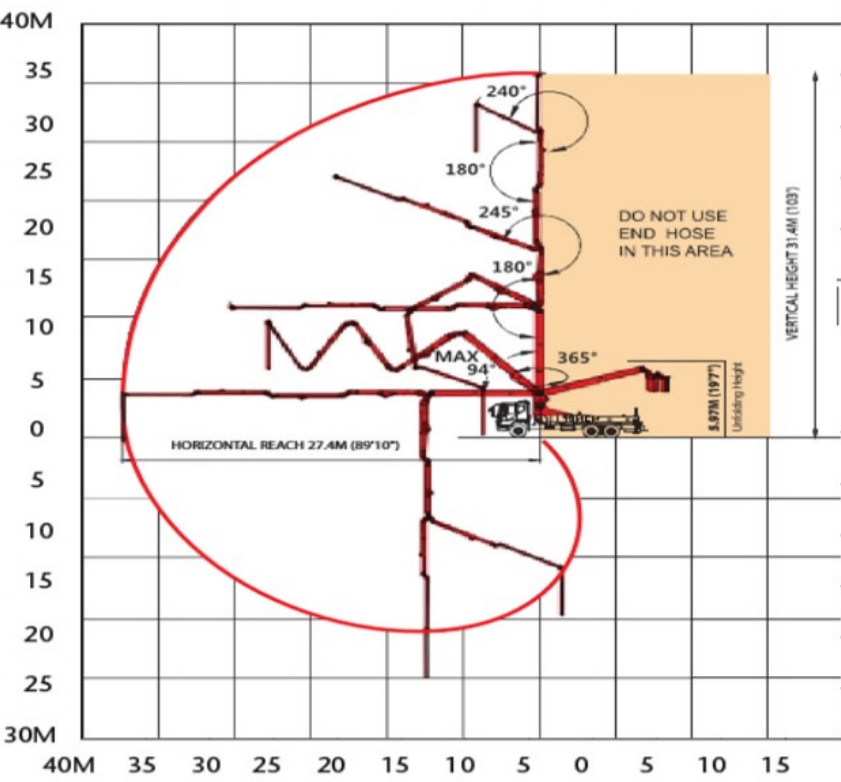

# ALLIANCE JXZZ 32-5. 16

## PUMP AND BOOM SPECIFICATIONS

VERTICAL REACH	31.4M (103')	<u>X - STYLE</u>	
HORIZONTAL REACH	27.4M (89'10")	FRONT SPREAD	6.3M (20'8")
UNFOLDING HEIGHT	5.97M (19'7")	REAR SPREAD	5.8M (19')
1ST SECTION LENGTH	7.3M (23'11")		
2ND SECTION LENGTH	5.2M (17'1")	<u>OUTPUT</u>	
3RD SECTION LENGTH	5.0M (16'5")	ROD SIDE	164 M <sup>3</sup> /h (215 YD <sup>3</sup> /h)
4TH SECTION LENGTH	5.0M (16'5")	PISTON SIDE	102 M <sup>3</sup> /h (133 YD <sup>3</sup> /h)
5TH SECTION LENGTH	4.9M (16'1")		

**UNIT 321**