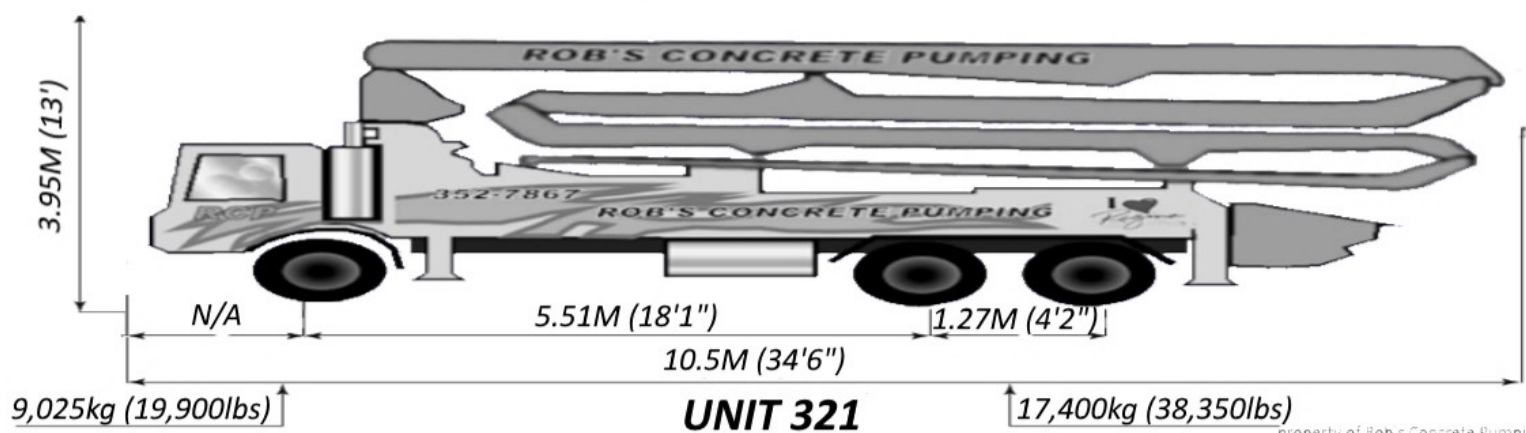

## PUMP AND BOOM SPECIFICATIONS

VERTICAL REACH	31.4M (103')	<u>X - STYLE</u>	
HORIZONTAL REACH	27.4M (89'10")	FRONT SPREAD	6.3M (20'8")
UNFOLDING HEIGHT	5.97M (19'7")	REAR SPREAD	5.8M (19')
1ST SECTION LENGTH	7.3M (23'11")		
2ND SECTION LENGTH	5.2M (17'1")	<u>OUTPUT</u>	
3RD SECTION LENGTH	5.0M (16'5")	ROD SIDE	164 M <sup>3</sup> /h (215 YD <sup>3</sup> /h)
4TH SECTION LENGTH	5.0M (16'5")	PISTON SIDE	102 M <sup>3</sup> /h (133 YD <sup>3</sup> /h)
5TH SECTION LENGTH	4.9M (16'1")		