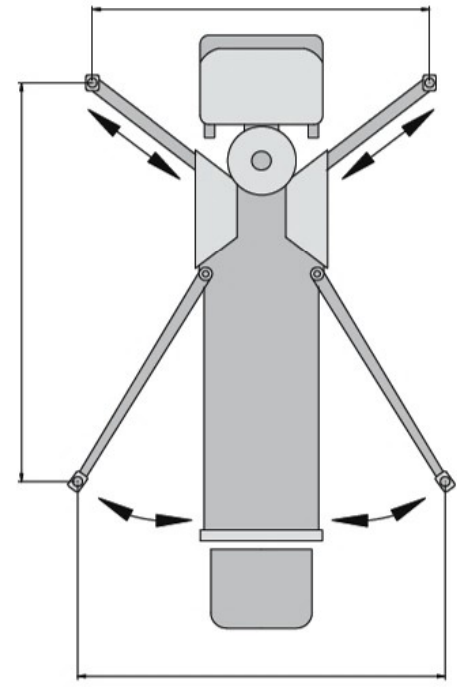

SCHWING 1250 LINE PUMP

PUMP AND BOOM SPECIFICATIONS

VERTICAL REACH	N/A	<u>X - STYLE</u>	
HORIZONTAL REACH	N/A	FRONT SPREAD	N/A
UNFOLDING HEIGHT	N/A	REAR SPREAD	N/A
1ST SECTION LENGTH	N/A		
2ND SECTION LENGTH	N/A	<u>OUTPUT</u>	73M ³ /H
3RD SECTION LENGTH	N/A	ROD SIDE	N/A
4TH SECTION LENGTH	N/A	PISTON SIDE	N/A
5TH SECTION LENGTH	N/A		